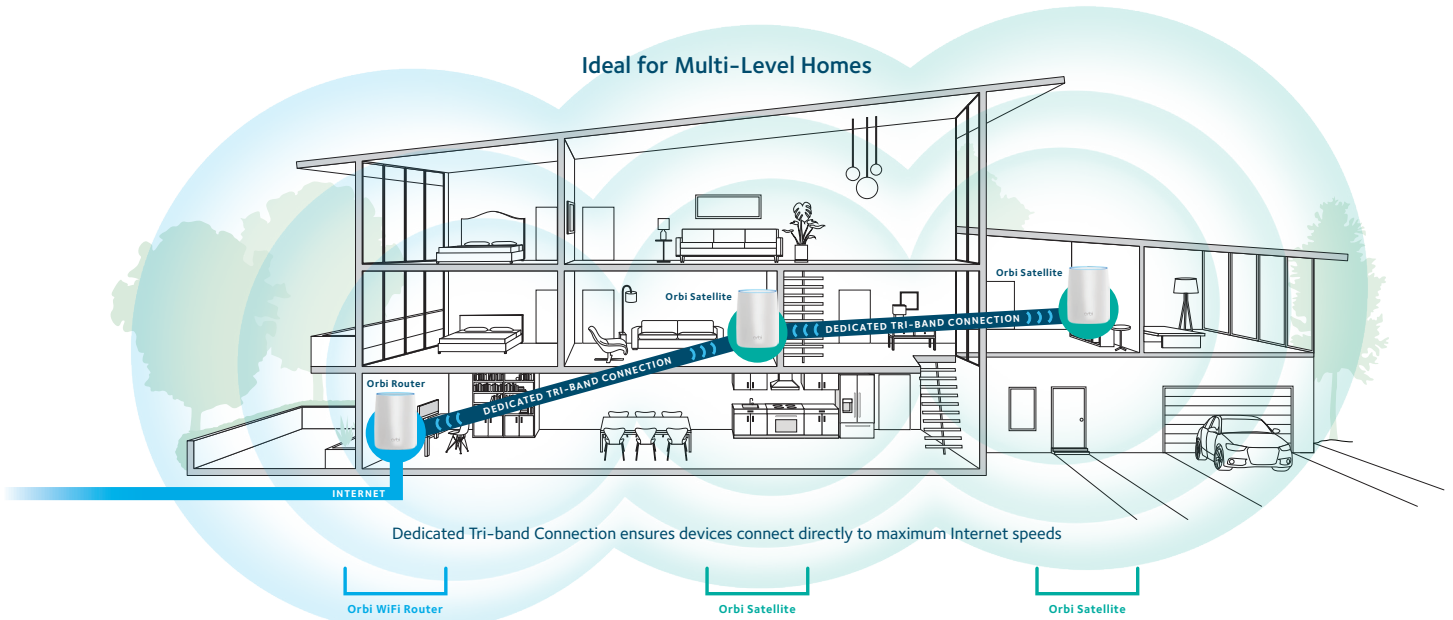

Overview

This Orbi WiFi System comes with an Orbi WiFi Router and two Satellites that deliver unparalleled WiFi coverage. It covers homes up to 7,500 square feet with strong WiFi signals. Innovative Tri-band WiFi helps maximize the Internet speeds available in your home.

Your Home & Yard. Covered.

This kit of three covers up to a 7,500 sq ft+ home with high-performance AC3000 WiFi.

Simple & Secure.

Use the Orbi app or a web browser to create secure whole home WiFi in minutes. With no accounts to setup.

House Diagram

Simple setup from your smartphone or tablet.

Use the Orbi app to set up and manage your network. To find the app, scan one of the following QR codes or search for NETGEAR Orbi in the Apple App Store or Google Play Store.